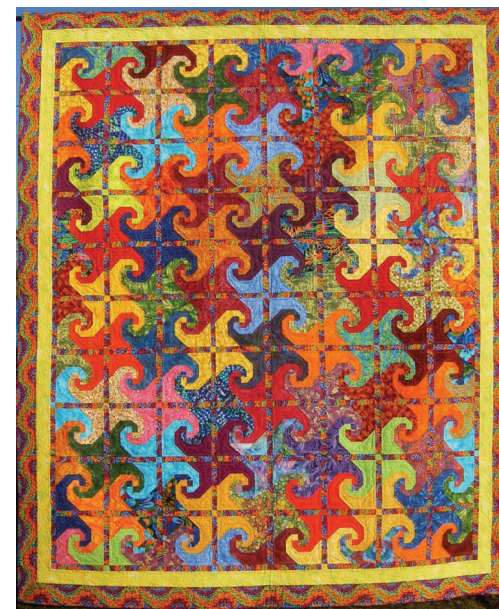

Snips & Snails & Bright-Colored Trails  
85'' x 100''  
[www.mainequilts.org](http://www.mainequilts.org)

Snips & Snails & Bright-Colored Trails  
85'' x 100''  
[www.mainequilts.org](http://www.mainequilts.org)

Snips & Snails & Bright-Colored Trails  
85'' x 100''  
[www.mainequilts.org](http://www.mainequilts.org)

Snips & Snails & Bright-Colored  
Trails