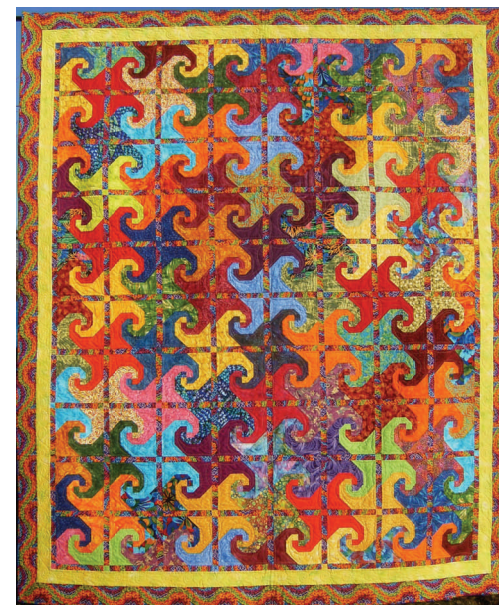

Snips & Snails & Bright-Colored Trails  
85'' x 100''  
[www.mainequilts.org](http://www.mainequilts.org)

Snips & Snails & Bright-Colored Trails  
85'' x 100''  
[www.mainequilts.org](http://www.mainequilts.org)

Snips & Snails & Bright-Colored Trails  
85'' x 100''  
[www.mainequilts.org](http://www.mainequilts.org)

Snips & Snails & Bright-Colored  
Trails